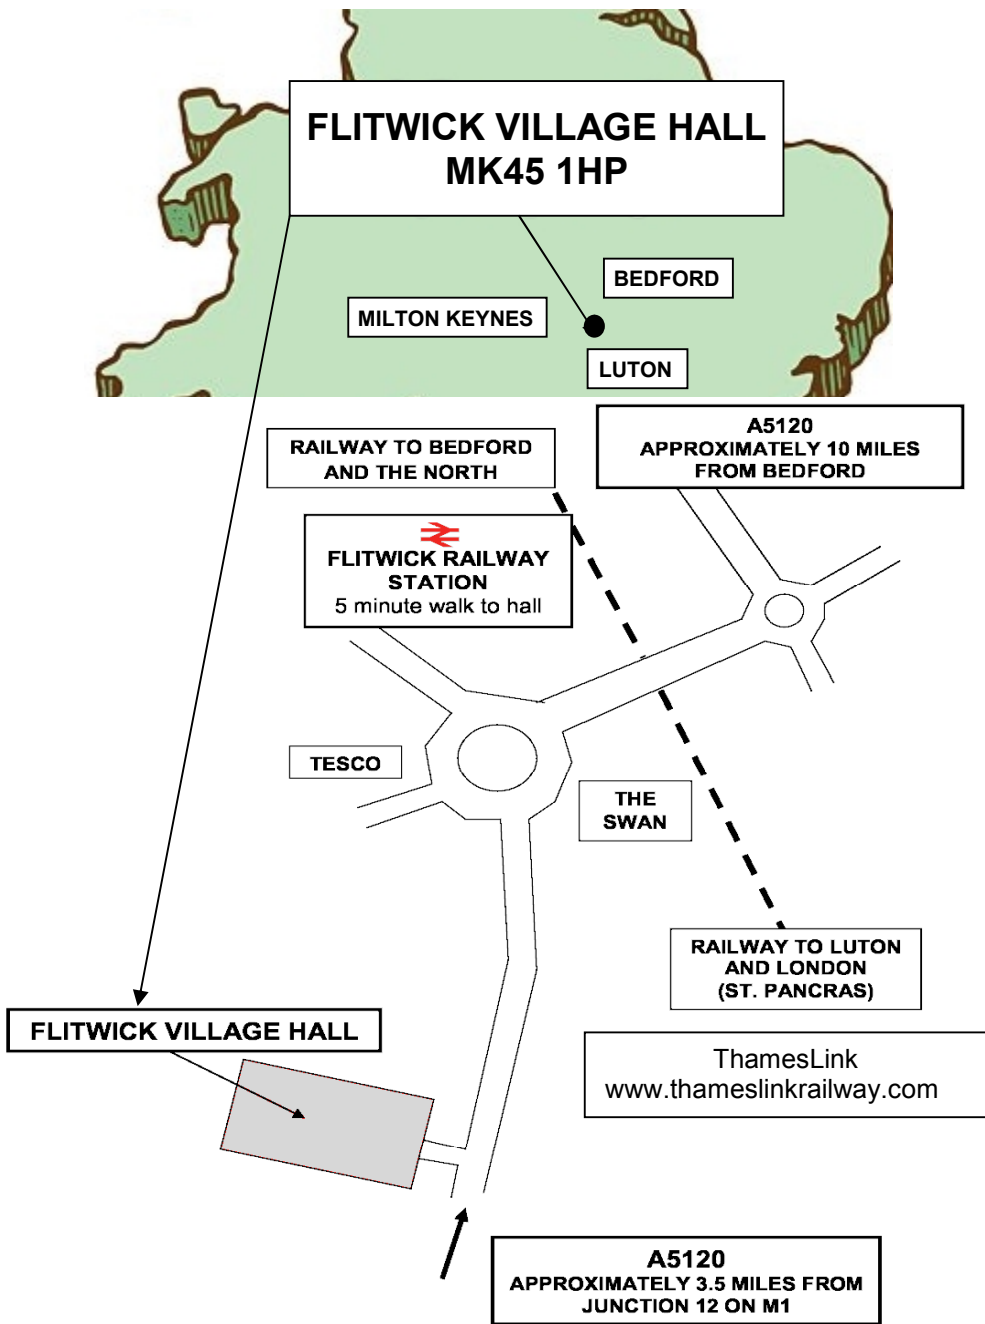

AN EXHIBITION OF 'O' GAUGE MODEL RAILWAYS

Presented by the 'O' Gauge Section of the Luton Model Railway Club

FLITWICK

Flitwick Village Hall, Dunstable Road, Flitwick MK45 1HP

Saturday April 24th 2021. 10.00 am to 4.30 pm

Featuring a variety of 'O' gauge layouts,
trade attendance & light refreshments

Admission: Adults £ 6. Family (2 adults & up to 3 children) £ 10. Children (up to 16 years) £ 2.

Supported by Walsworth Models, Lynx Models and
the Luton Model Railway Club

For more details call 01582 413200 or 01582 652478
www.lutonmodelrailwayclub.org.uk

DIRECTIONS FROM M1

Exit the M1 at Junction 12 and at the traffic lights turn left signposted Flitwick
 At the roundabout take the first exit (straight over) again signposted Flitwick
 Follow the road for about 1 mile and enter the village of Westoning (there is a speed camera at the entrance to the village). Follow road through the village going straight over 2 mini roundabouts. Exit the village and follow road for about 1 mile and enter Flitwick.
 The Village hall is on your left hand side, with car parking next to the hall